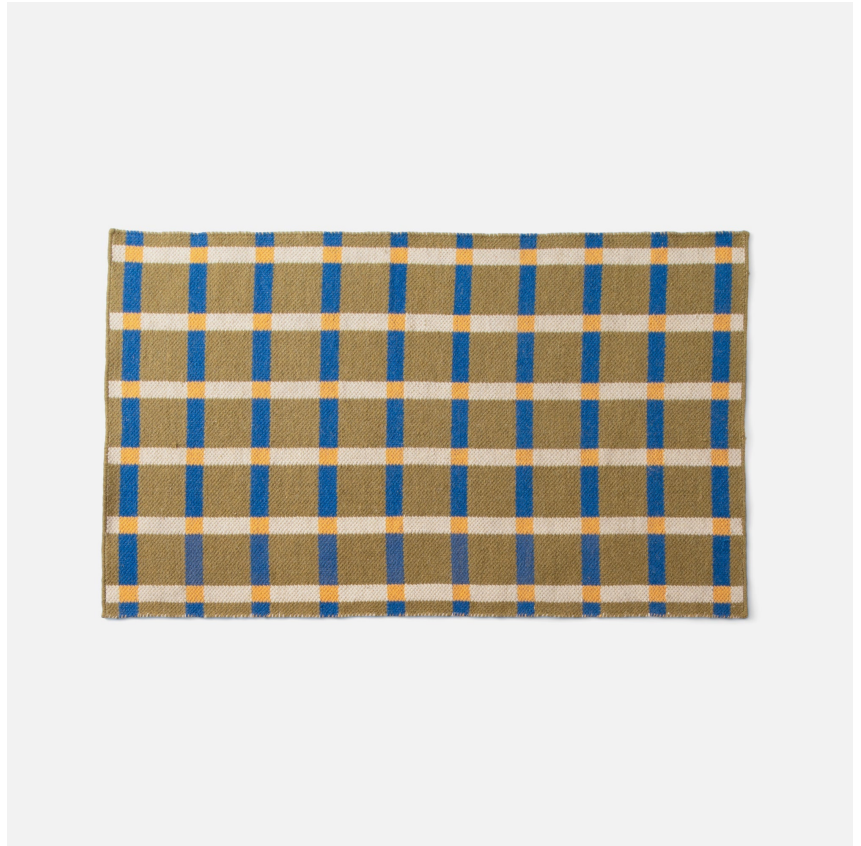

PLAID WOOL

SH148168-OL

FINISHES

Olive

DIMENSIONS / SPECS

Height: 0.5"

Width/Diameter: 36"

Length: 60"

Product Weight: 9lb

Rug Size: 3x5

Rug Construction: Flatweave

Pile Height: 0.5"

SHIPPING

Carton 1: 6" x 6" x 62"

Carton 1 Weight: 6lb

Shipping Method: Truck Only

Country of Origin:

SCHOOLHOUSE