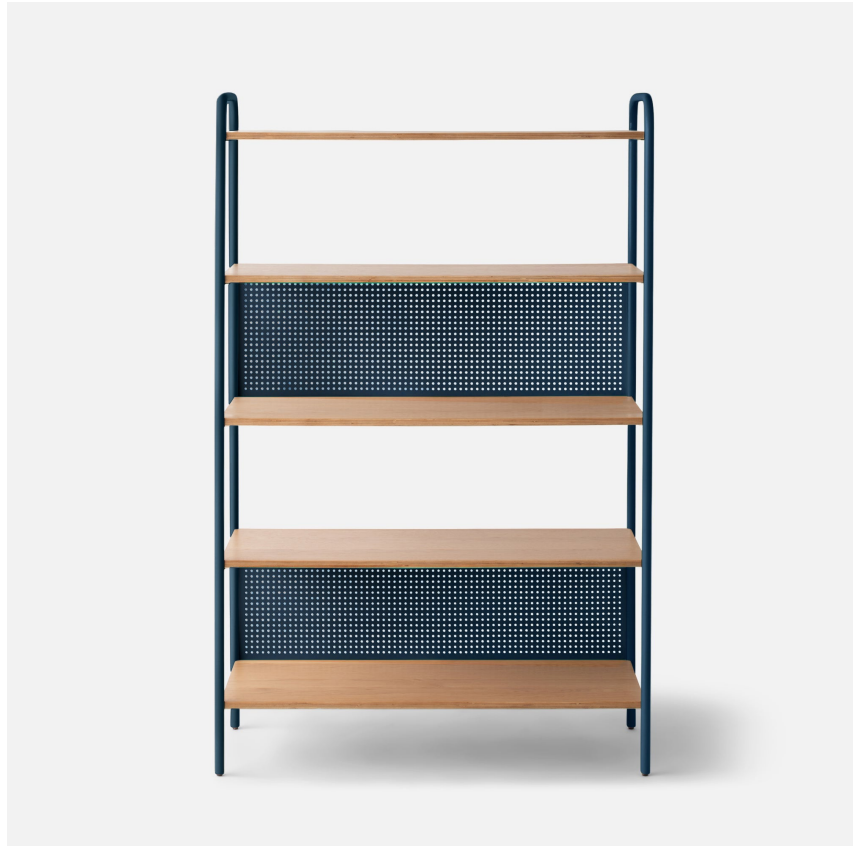

MILLER

SH149870-IG-GS

FINISHES

Indigo Gloss

DIMENSIONS / SPECS

Height: 66"

Width/Diameter: 42"

Length: 16"

Product Weight: 77lb

Assembly Required: Yes

SHIPPING

Carton 1: 0" x 0" x 0"

Carton 1 Weight: 0lb

Shipping Method: Ground

Country of Origin:

SCHOOLHOUSE