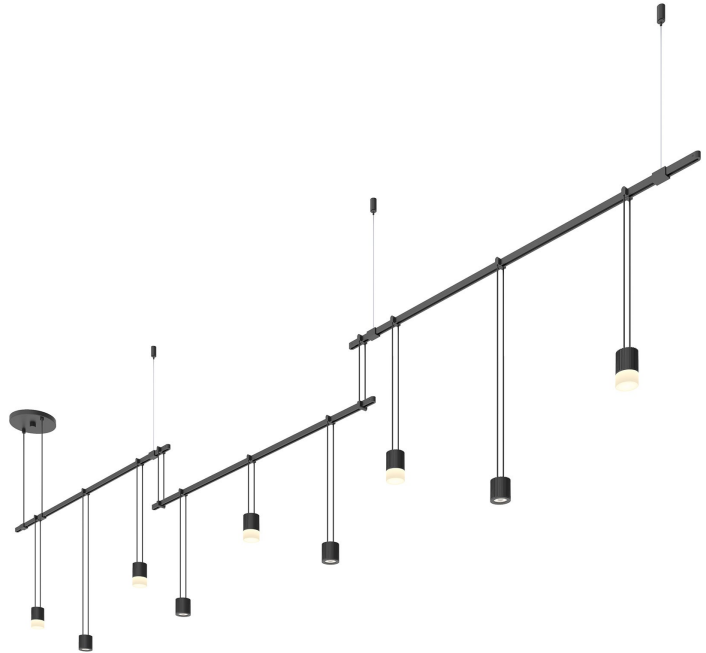

SUSPENDERS®

SLS0157

Power bars are suspended at right angles to each other, connected by perpendicular Power Bar Hangers. Zig Zag arrangements can be used to form a linear pattern, or combined and oriented to form a broad composition arrayed across the plane of an entire ceiling.

FINISHES

Satin Black

DIMENSIONS

Height: 20"

Width/Diameter: 104"

Length: 1.75"

Minimum Height: 21"

Maximum Height: 93"

Hanging Type: 6' Adjustable Cord/Cable

Product Weight: 10lb

Sloped Ceiling Compatible: No

Living Finish: No

Uplight Only: No

Shade

ELECTRICAL

Bulb 1

Bulb Included: No

Max Wattage: 5

Bulb Quantity: 4

Dimmer Type: ELV

Gem Box Required (2"x3"): No

Dark Sky: No

CRI: 90

Color Temp.: 3000k

Lumens: 0

Title 24: No

Field Serviceable: No

SHIPPING

Carton 1: 0" x 0" x 0"

Carton 1 Weight: 0lb

Shipping Method: Ground

Country of Origin: