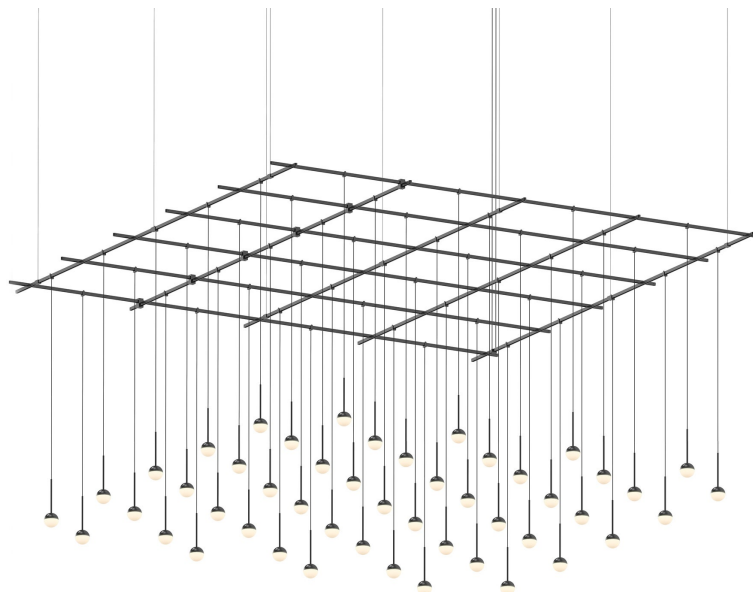

SUSPENDERS®

SLS1141

Power bars are suspended at right angles to each other, connected by perpendicular Power Bar Hangers. Zig Zag arrangements can be used to form a linear pattern, or combined and oriented to form a broad composition arrayed across the plane of an entire ceiling.

FINISHES

Satin Black

DIMENSIONS

Height: 44"

Width/Diameter: 97"

Length: 97"

Minimum Height: 45"

Maximum Height: 116"

Hanging Type: 6' Adjustable Cord/Cable

Product Weight: 130lb

Sloped Ceiling Compatible: No

Living Finish: No

Uplight Only: No

Shade

ELECTRICAL

Bulb 1

Bulb Included: No

Max Wattage: 3

Bulb Quantity: 49

Dimmer Type: ELV

Gem Box Required (2"x3"): No

Dark Sky: No

CRI: 90

Color Temp.: 3000k