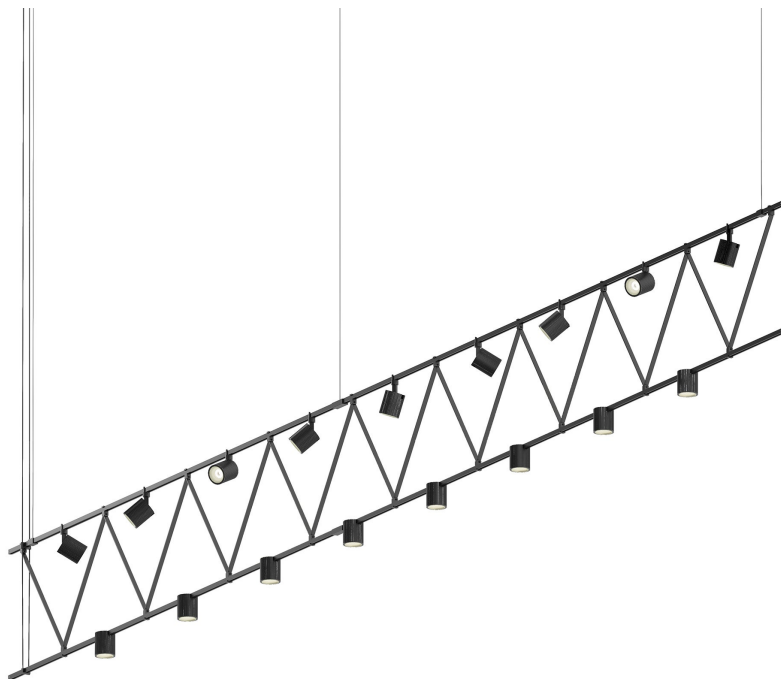

SUSPENDERS®

SLS1143

Power bars are suspended at right angles to each other, connected by perpendicular Power Bar Hangers. Zig Zag arrangements can be used to form a linear pattern, or combined and oriented to form a broad composition arrayed across the plane of an entire ceiling.

FINISHES

Satin Black

DIMENSIONS

Height: 17"

Width/Diameter: 170"

Length: 7"

Minimum Height: 18"

Maximum Height: 89"

Hanging Type: 6' Adjustable Cord/Cable

Product Weight: 18lb

Sloped Ceiling Compatible: No

Living Finish: No

Uplight Only: No

Shade

ELECTRICAL

Bulb 1

Bulb Included: No

Max Wattage: 8

Bulb Quantity: 17

Dimmer Type: ELV

Gem Box Required (2"x3"): No

Dark Sky: No

CRI: 90

Color Temp.: 3000k

Lumens: 0

Title 24: No

Field Serviceable: No

SHIPPING

Carton 1: 0" x 0" x 0"

Carton 1 Weight: 0lb

Shipping Method: Ground

Country of Origin: