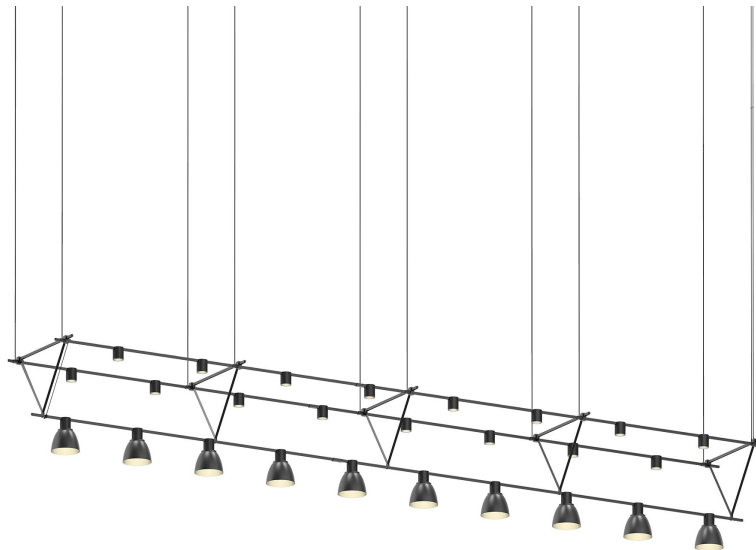

SUSPENDERS®

SLS1144

Power bars are suspended at right angles to each other, connected by perpendicular Power Bar Hangers. Zig Zag arrangements can be used to form a linear pattern, or combined and oriented to form a broad composition arrayed across the plane of an entire ceiling.

FINISHES

Satin Black

DIMENSIONS

Height: 21"

Width/Diameter: 170"

Length: 25"

Minimum Height: 22"

Maximum Height: 93"

Hanging Type: 6' Adjustable Cord/Cable

Product Weight: 18lb

Sloped Ceiling Compatible: No

Living Finish: No

Uplight Only: No

Shade

ELECTRICAL

Bulb 1

Bulb Included: No

Max Wattage: 8

Bulb Quantity: 10

Dimmer Type: ELV

Gem Box Required (2"x3"): No

Dark Sky: No

CRI: 90

Color Temp.: 3000k