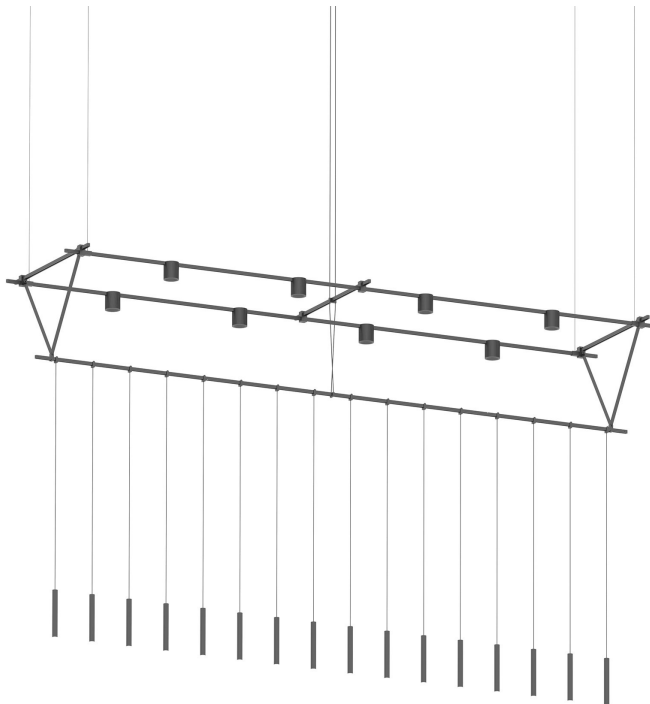

SUSPENDERS®

SLS1145

Power bars are suspended at right angles to each other, connected by perpendicular Power Bar Hangers. Zig Zag arrangements can be used to form a linear pattern, or combined and oriented to form a broad composition arrayed across the plane of an entire ceiling.

FINISHES

Satin Black

DIMENSIONS

Height: 56"

Width/Diameter: 170"

Length: 25"

Minimum Height: 57"

Maximum Height: 128"

Hanging Type: 6' Adjustable Cord/Cable

Product Weight: 18lb

Sloped Ceiling Compatible: No

Living Finish: No

Uplight Only: No

Shade

ELECTRICAL

Bulb 1

Bulb Included: No

Max Wattage: 2

Bulb Quantity: 16

Dimmer Type: ELV

Gem Box Required (2"x3"): No

Dark Sky: No

CRI: 90

Color Temp.: 3000k

Lumens: 0

Title 24: No

Field Serviceable: No

SHIPPING

Carton 1: 0" x 0" x 0"

Carton 1 Weight: 0lb

Shipping Method: Ground

Country of Origin: