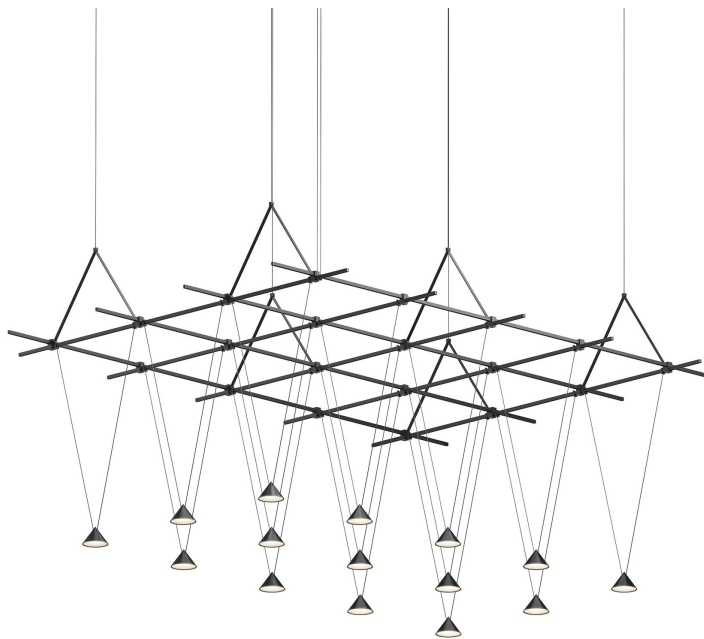

SUSPENDERS®

SLS1146

Power bars are suspended at right angles to each other, connected by perpendicular Power Bar Hangers. Zig Zag arrangements can be used to form a linear pattern, or combined and oriented to form a broad composition arrayed across the plane of an entire ceiling.

FINISHES

Satin Black

DIMENSIONS

Height: 18"

Width/Diameter: 73"

Length: 97"

Minimum Height: 19"

Maximum Height: 90"

Hanging Type: 6' Adjustable Cord/Cable

Product Weight: 18lb

Sloped Ceiling Compatible: No

Living Finish: No

Uplight Only: No

Shade

ELECTRICAL

Bulb 1

Bulb Included: No

Max Wattage: 4

Bulb Quantity: 15

Dimmer Type: ELV

Gem Box Required (2"x3"): No

Dark Sky: No

CRI: 90

Color Temp.: 3000k

Lumens: 0

Title 24: No

Field Serviceable: No

SHIPPING

Carton 1: 0" x 0" x 0"

Carton 1 Weight: 0lb

Shipping Method: Ground

Country of Origin: