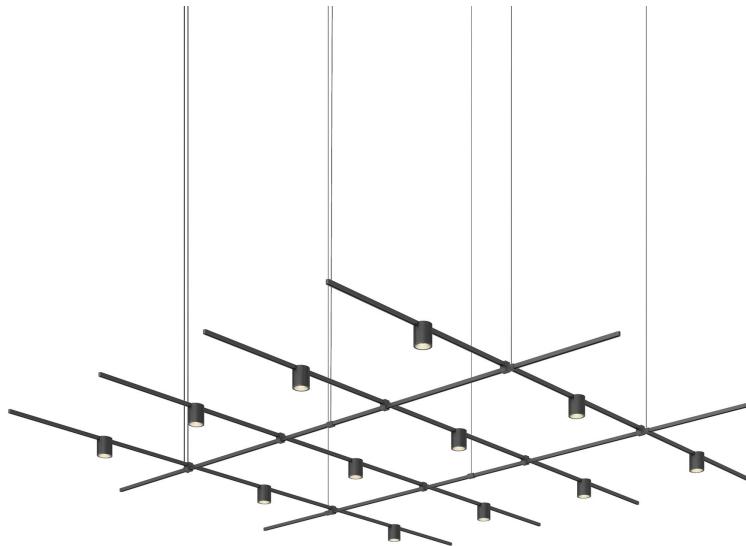

SUSPENDERS®

SLS1147

Power bars are suspended at right angles to each other, connected by perpendicular Power Bar Hangers. Zig Zag arrangements can be used to form a linear pattern, or combined and oriented to form a broad composition arrayed across the plane of an entire ceiling.

FINISHES

Satin Black

DIMENSIONS

Height: 3"

Width/Diameter: 97"

Length: 97"

Minimum Height: 4"

Maximum Height: 75"

Hanging Type: 6' Adjustable Cord/Cable

Product Weight: 16lb

Sloped Ceiling Compatible: No

Living Finish: No

Uplight Only: No

Shade

ELECTRICAL

Bulb 1

Bulb Included: No

Max Wattage: 8

Bulb Quantity: 12

Dimmer Type: ELV

Gem Box Required (2"x3"): No

Dark Sky: No

CRI: 90

Color Temp.: 3000k