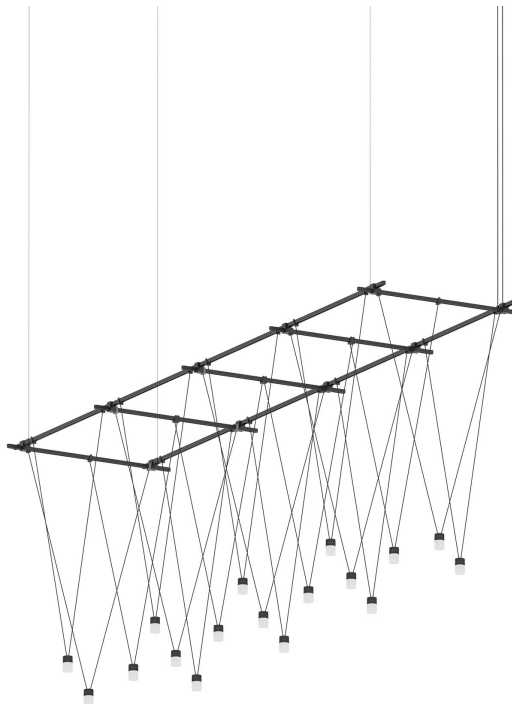

SUSPENDERS®

SLS1148

Power bars are suspended at right angles to each other, connected by perpendicular Power Bar Hangers. Zig Zag arrangements can be used to form a linear pattern, or combined and oriented to form a broad composition arrayed across the plane of an entire ceiling.

FINISHES

Satin Black

DIMENSIONS

Height: 34"

Width/Diameter: 24"

Length: 96"

Minimum Height: 35"

Maximum Height: 106"

Hanging Type: 6' Adjustable Cord/Cable

Product Weight: 16lb

Sloped Ceiling Compatible: No

Living Finish: No

Uplight Only: No

Shade

ELECTRICAL

Bulb 1

Bulb Included: No

Max Wattage: 3

Bulb Quantity: 17

Dimmer Type: ELV

Gem Box Required (2"x3"): No

Dark Sky: No

CRI: 90

Color Temp.: 3000k

Lumens: 0

Title 24: No

Field Serviceable: No

SHIPPING

Carton 1: 0" x 0" x 0"

Carton 1 Weight: 0lb

Shipping Method: Ground

Country of Origin: