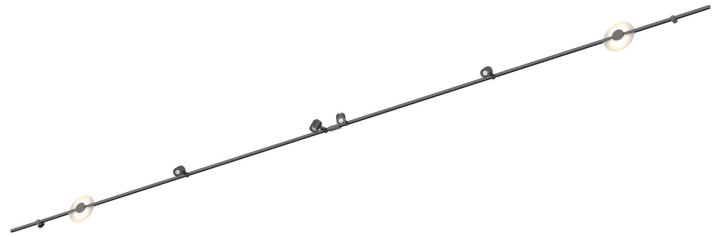

SUSPENDERS®

SLS1154

Power bars are suspended at right angles to each other, connected by perpendicular Power Bar Hangers. Zig Zag arrangements can be used to form a linear pattern, or combined and oriented to form a broad composition arrayed across the plane of an entire ceiling.

FINISHES

Satin Black

DIMENSIONS

Height: 6"

Width/Diameter: 146"

Product Weight: 8lb

Extension: 4"

Sloped Ceiling Compatible: No

Dimmer Type: ELV

Gem Box Required (2"x3"): No

Dark Sky: No

CRI: 90

Color Temp.: 3000k

Lumens: 0

Title 24: No

Field Serviceable: No