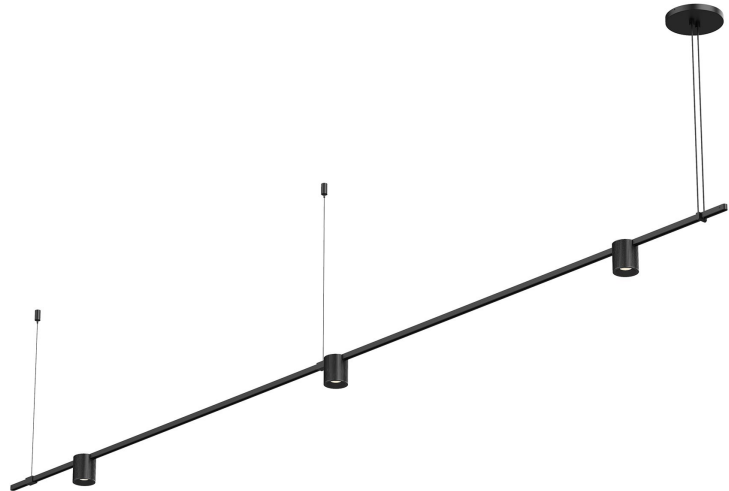

SUSPENDERS®

SLS1159

Power bars are suspended at right angles to each other, connected by perpendicular Power Bar Hangers. Zig Zag arrangements can be used to form a linear pattern, or combined and oriented to form a broad composition arrayed across the plane of an entire ceiling.

FINISHES

Satin Black

DIMENSIONS

Height: 3"

Width/Diameter: 97"

Length: 3"

Minimum Height: 4"

Maximum Height: 75"

Hanging Type: 6' Adjustable Cord/Cable

Product Weight: 14lb

Sloped Ceiling Compatible: No

Living Finish: No

Uplight Only: No

Shade

ELECTRICAL

Bulb 1

Bulb Included: No

Max Wattage: 8

Bulb Quantity: 3

Dimmer Type: ELV

Gem Box Required (2"x3"): No

Dark Sky: No

CRI: 90

Color Temp.: 3000k

Lumens: 0

Title 24: No

Field Serviceable: No

SHIPPING

Carton 1: 0" x 0" x 0"

Carton 1 Weight: 0lb

Shipping Method: Ground

Country of Origin: