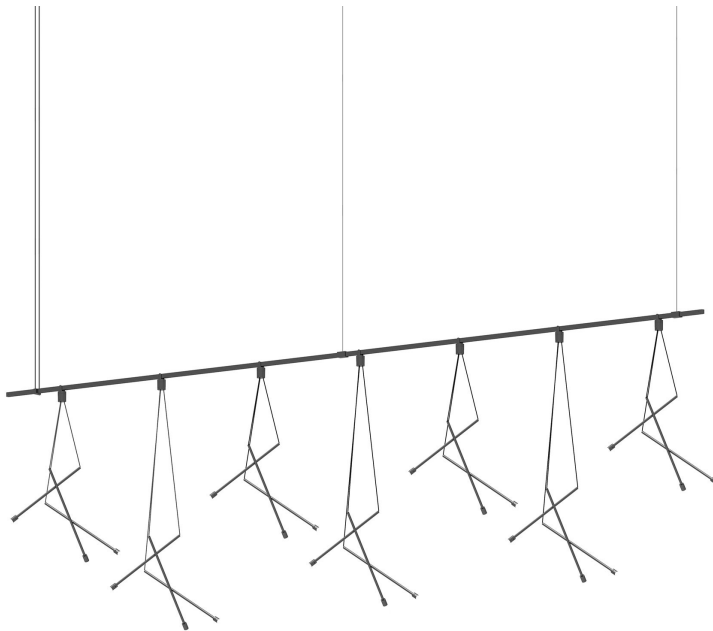

SUSPENDERS®

SLS1161

Power bars are suspended at right angles to each other, connected by perpendicular Power Bar Hangers. Zig Zag arrangements can be used to form a linear pattern, or combined and oriented to form a broad composition arrayed across the plane of an entire ceiling.

FINISHES

Satin Black

DIMENSIONS

Height: 29"

Width/Diameter: 97"

Length: 12"

Minimum Height: 30"

Maximum Height: 101"

Hanging Type: 6' Adjustable Cord/Cable

Product Weight: 8lb

Sloped Ceiling Compatible: No

Living Finish: No

Uplight Only: No

Shade

ELECTRICAL

Bulb 1

Bulb Included: No

Max Wattage: 3

Bulb Quantity: 7

Dimmer Type: ELV

Gem Box Required (2"x3"): No

Dark Sky: No

CRI: 90

Color Temp.: 3000k

Lumens: 0

Title 24: No

Field Serviceable: No

SHIPPING

Carton 1: 0" x 0" x 0"

Carton 1 Weight: 0lb

Shipping Method: Ground

Country of Origin: