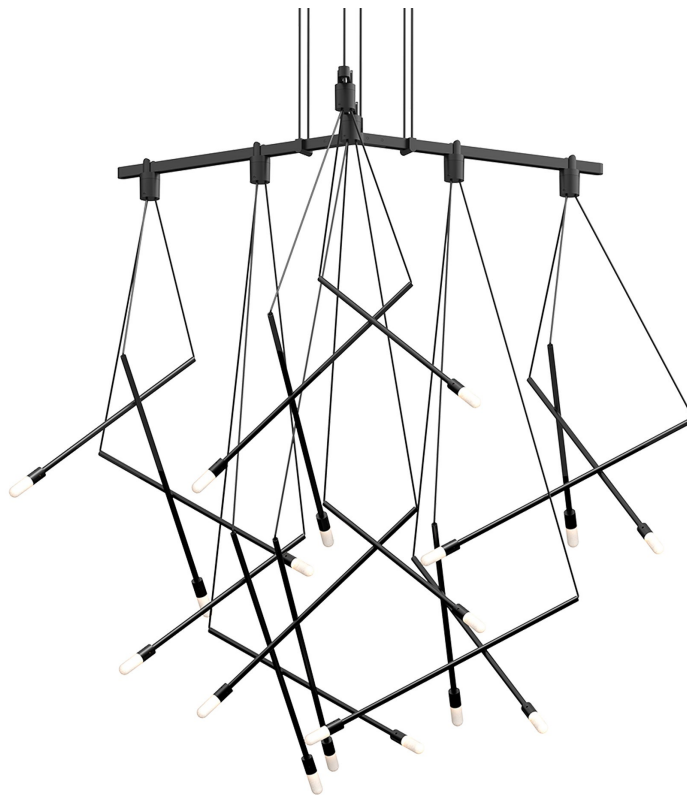

SUSPENDERS®

SLS1165

Power bars are suspended at right angles to each other, connected by perpendicular Power Bar Hangers. Zig Zag arrangements can be used to form a linear pattern, or combined and oriented to form a broad composition arrayed across the plane of an entire ceiling.

FINISHES

Satin Black

DIMENSIONS

Height: 28.25"

Width/Diameter: 32"

Minimum Height: 29.25"

Maximum Height: 100.25"

Hanging Type: 6' Adjustable Cord

Product Weight: 16lb

Sloped Ceiling Compatible: No

Living Finish: No

Uplight Only: No

Shade

ELECTRICAL

Bulb 1

Bulb Included: No

Max Wattage: 3

Bulb Quantity: 6

Dimmer Type: ELV

Gem Box Required (2"x3"): No

Dark Sky: No

CRI: 90

Color Temp.: 3000k

Lumens: 0

Title 24: No

Field Serviceable: No

SHIPPING

Carton 1: 0" x 0" x 0"

Carton 1 Weight: 0lb

Shipping Method: Ground

Country of Origin: