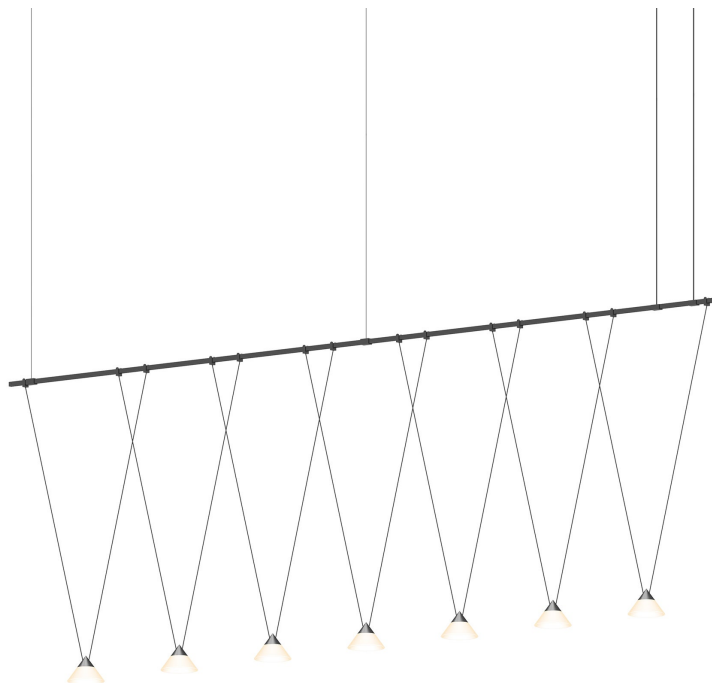

SUSPENDERS®

SLS1167

Power bars are suspended at right angles to each other, connected by perpendicular Power Bar Hangers. Zig Zag arrangements can be used to form a linear pattern, or combined and oriented to form a broad composition arrayed across the plane of an entire ceiling.

FINISHES

Satin Black

DIMENSIONS

Height: 34"

Width/Diameter: 97"

Length: 4"

Minimum Height: 35"

Maximum Height: 106"

Hanging Type: 6' Adjustable Cord/Cable

Product Weight: 12lb

Sloped Ceiling Compatible: No

Living Finish: No

Uplight Only: No

Shade

ELECTRICAL

Bulb 1

Bulb Included: No

Max Wattage: 4

Bulb Quantity: 7

Dimmer Type: ELV

Gem Box Required (2"x3"): No

Dark Sky: No

CRI: 90

Color Temp.: 3000k

Lumens: 0

Title 24: No

Field Serviceable: No

SHIPPING

Carton 1: 0" x 0" x 0"

Carton 1 Weight: 0lb

Shipping Method: Ground

Country of Origin: