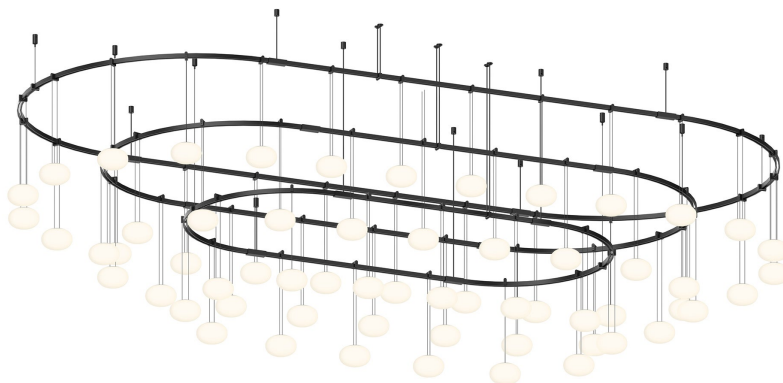

SUSPENDERS®

SLS4238-K

Power bars are suspended at right angles to each other, connected by perpendicular Power Bar Hangers. Zig Zag arrangements can be used to form a linear pattern, or combined and oriented to form a broad composition arrayed across the plane of an entire ceiling.

FINISHES

Satin Black

DIMENSIONS

Height: 2.5"

Width/Diameter: 93.75"

Length: 43.75"

Minimum Height: 3.5"

Maximum Height: 75.5"

Hanging Type: 6' Adjustable Cord/Cable

Sloped Ceiling Compatible: No

Living Finish: No

Uplight Only: No

Shade

ELECTRICAL

Bulb 1

Bulb Included: No

Max Wattage:

Bulb Quantity: 0

Dimmer Type: ELV

Gem Box Required (2"x3"): No

Dark Sky: No

CRI: 90

Color Temp.: 3000k

Lumens: 21780

Title 24: No

Field Serviceable: No

SHIPPING

Carton 1: 0" x 0" x 0"

Carton 1 Weight: 0lb

Shipping Method: Ground

Country of Origin: