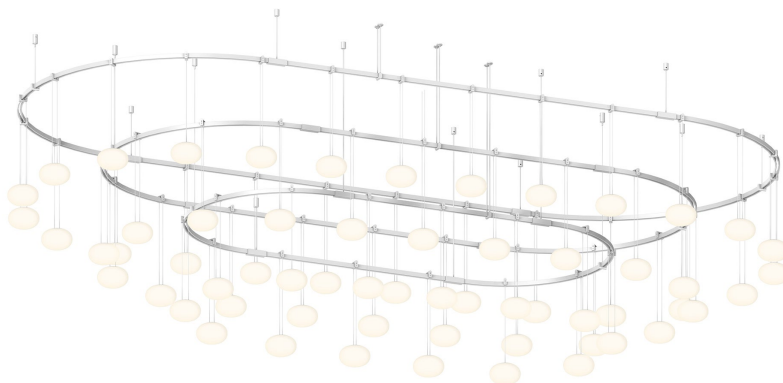

SUSPENDERS®

SLS4238-W

Power bars are suspended at right angles to each other, connected by perpendicular Power Bar Hangers. Zig Zag arrangements can be used to form a linear pattern, or combined and oriented to form a broad composition arrayed across the plane of an entire ceiling.

FINISHES

Satin White

DIMENSIONS

Height: 2.5"

Width/Diameter: 93.75"

Length: 43.75"

Minimum Height: 3.5"

Maximum Height: 75.5"

Hanging Type: 6' Adjustable Cord/Cable

Sloped Ceiling Compatible: No

Living Finish: No

Uplight Only: No

Shade

ELECTRICAL

Bulb 1

Bulb Included: No

Max Wattage:

Bulb Quantity: 0

Dimmer Type: ELV

Gem Box Required (2"x3"): No

Dark Sky: No

CRI: 90

Color Temp.: 3000k

Lumens: 21780

Title 24: No

Field Serviceable: No

SHIPPING

Carton 1: 0" x 0" x 0"

Carton 1 Weight: 0lb

Shipping Method: Ground

Country of Origin: