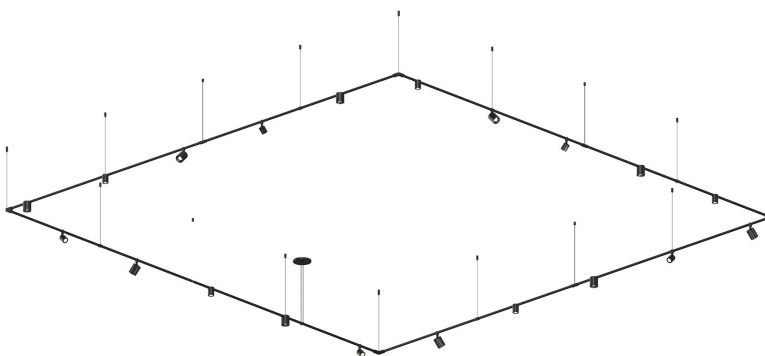

SUSPENDERS®

SLS4239-K

Power bars are suspended at right angles to each other, connected by perpendicular Power Bar Hangers. Zig Zag arrangements can be used to form a linear pattern, or combined and oriented to form a broad composition arrayed across the plane of an entire ceiling.

FINISHES

Satin Black

DIMENSIONS

Height: 3"

Width/Diameter: 147"

Length: 147"

Minimum Height: 4.5"

Maximum Height: 76.5"

Hanging Type: 6' Adjustable Cord/Cable

Sloped Ceiling Compatible: No

Living Finish: No

Uplight Only: No

Shade

ELECTRICAL

Bulb 1

Bulb Included: No

Max Wattage:

Bulb Quantity: 0

Dimmer Type: ELV

Gem Box Required (2"x3"): No

Dark Sky: No

CRI: 90

Color Temp.: 3000k

Lumens: 4620

Title 24: No

Field Serviceable: No

SHIPPING

Carton 1: 0" x 0" x 0"

Carton 1 Weight: 0lb

Shipping Method: Ground

Country of Origin: