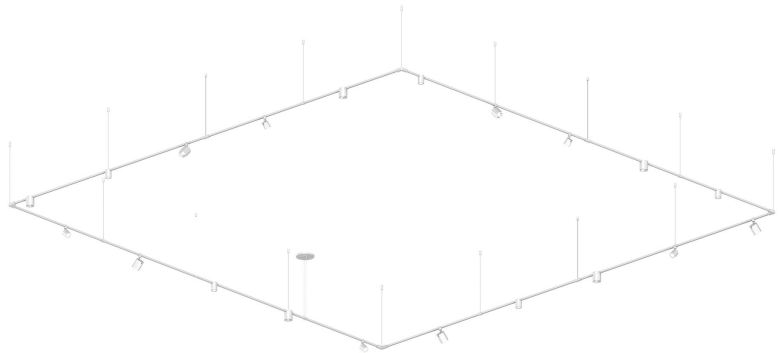

SUSPENDERS®

SLS4239-W

Power bars are suspended at right angles to each other, connected by perpendicular Power Bar Hangers. Zig Zag arrangements can be used to form a linear pattern, or combined and oriented to form a broad composition arrayed across the plane of an entire ceiling.

FINISHES

Satin White

DIMENSIONS

Height: 3"

Width/Diameter: 147"

Length: 147"

Minimum Height: 4.5"

Maximum Height: 76.5"

Hanging Type: 6' Adjustable Cord/Cable

Sloped Ceiling Compatible: No

Living Finish: No

Uplight Only: No

Shade

ELECTRICAL

Bulb 1

Bulb Included: No

Max Wattage:

Bulb Quantity: 0

Dimmer Type: ELV

Gem Box Required (2"x3"): No

Dark Sky: No

CRI: 90

Color Temp.: 3000k

Lumens: 4620

Title 24: No

Field Serviceable: No

SHIPPING

Carton 1: 0" x 0" x 0"

Carton 1 Weight: 0lb

Shipping Method: Ground

Country of Origin: