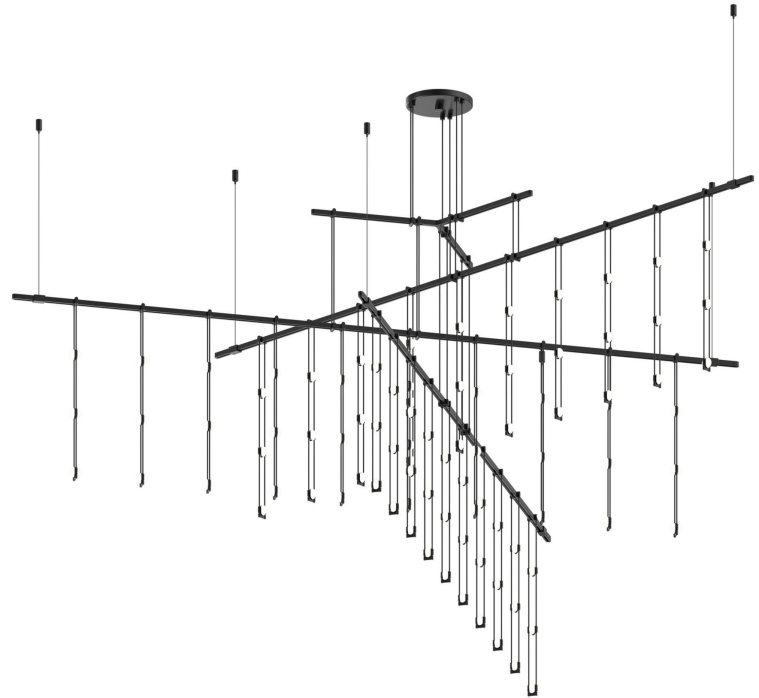

SUSPENDERS®

SLS4240-K

Power bars are suspended at right angles to each other, connected by perpendicular Power Bar Hangers. Zig Zag arrangements can be used to form a linear pattern, or combined and oriented to form a broad composition arrayed across the plane of an entire ceiling.

FINISHES

Satin Black

DIMENSIONS

Height: 36"
Width/Diameter: 82.5"
Minimum Height: 37"
Maximum Height: 109"
Hanging Type: 6' Adjustable Cord/Cable
Sloped Ceiling Compatible: No
Living Finish: No
Uplight Only: No

Shade

ELECTRICAL

Bulb 1

Bulb Included: No
Max Wattage:
Bulb Quantity: 0
Dimmer Type: ELV
Gem Box Required (2"x3"): No
Dark Sky: No
CRI: 90
Color Temp.: 3000k
Lumens: 3240
Title 24: No
Field Serviceable: No