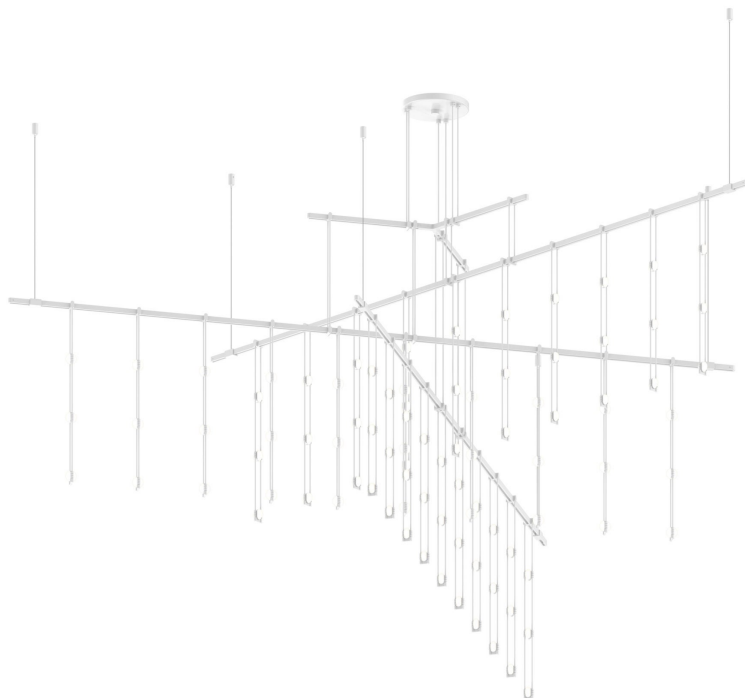

SUSPENDERS®

SLS4240-W

Power bars are suspended at right angles to each other, connected by perpendicular Power Bar Hangers. Zig Zag arrangements can be used to form a linear pattern, or combined and oriented to form a broad composition arrayed across the plane of an entire ceiling.

FINISHES

Satin White

DIMENSIONS

Height: 36"

Width/Diameter: 82.5"

Minimum Height: 37"

Maximum Height: 109"

Hanging Type: 6' Adjustable Cord/Cable

Sloped Ceiling Compatible: No

Living Finish: No

Uplight Only: No

Shade

ELECTRICAL

Bulb 1

Bulb Included: No

Max Wattage:

Bulb Quantity: 90

Dimmer Type: ELV

Gem Box Required (2"x3"): No

Dark Sky: No

CRI: 90

Color Temp.: 3000k

Lumens: 3240

Title 24: No

Field Serviceable: No

SHIPPING

Carton 1: 0" x 0" x 0"

Carton 1 Weight: 0lb

Shipping Method: Ground

Country of Origin: