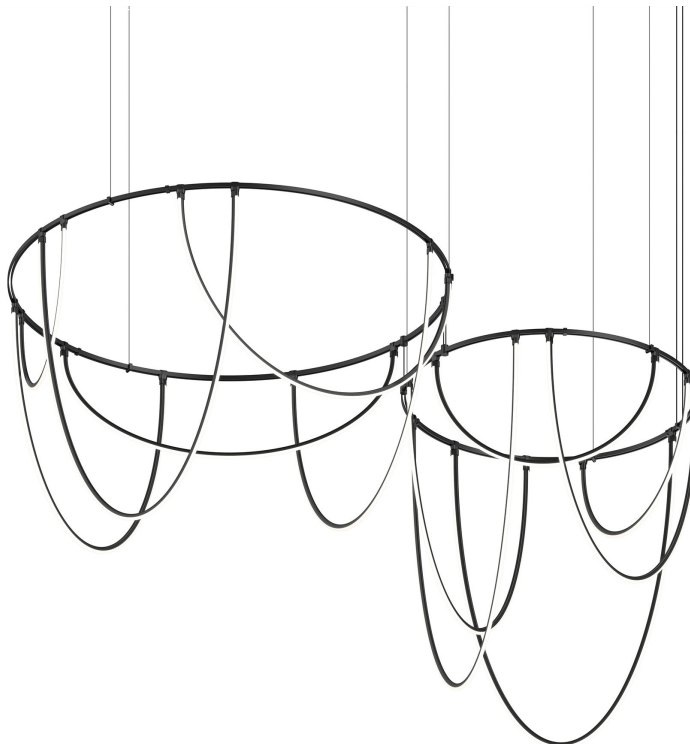

SUSPENDERS®

SLS4243-K

Power bars are suspended at right angles to each other, connected by perpendicular Power Bar Hangers. Zig Zag arrangements can be used to form a linear pattern, or combined and oriented to form a broad composition arrayed across the plane of an entire ceiling.

FINISHES

Satin Black

DIMENSIONS

Height: 14"

Width/Diameter: 82"

Length: 48.5"

Minimum Height: 38"

Maximum Height: 110"

Hanging Type: 6' Adjustable Cord/Cable

Sloped Ceiling Compatible: No

Living Finish: No

Uplight Only: No

Shade

ELECTRICAL

Bulb 1

Bulb Included: No

Max Wattage:

Bulb Quantity: 0

Dimmer Type: ELV

Gem Box Required (2"x3"): No

Dark Sky: No

CRI: 90

Color Temp.: 3000k

Lumens: 10943

Title 24: No

Field Serviceable: No

SHIPPING

Carton 1: 0" x 0" x 0"

Carton 1 Weight: 0lb

Shipping Method: Ground

Country of Origin: