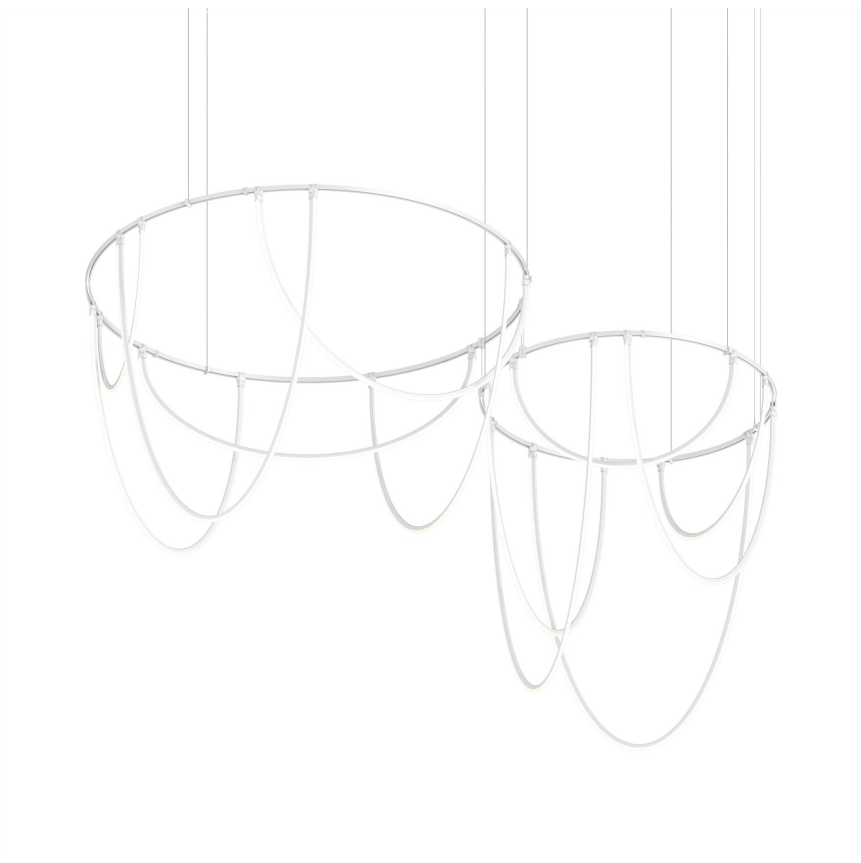

SUSPENDERS®

SLS4243-W

Power bars are suspended at right angles to each other, connected by perpendicular Power Bar Hangers. Zig Zag arrangements can be used to form a linear pattern, or combined and oriented to form a broad composition arrayed across the plane of an entire ceiling.

FINISHES

Satin White

DIMENSIONS

Height: 14"

Width/Diameter: 82"

Length: 48.5"

Minimum Height: 38"

Maximum Height: 110"

Hanging Type: 6' Adjustable Cord/Cable

Sloped Ceiling Compatible: No

Living Finish: No

Uplight Only: No

Shade

ELECTRICAL

Bulb 1

Bulb Included: No

Max Wattage:

Bulb Quantity: 0

Dimmer Type: ELV

Gem Box Required (2"x3"): No

Dark Sky: No

CRI: 90

Color Temp.: 3000k

Lumens: 10943

Title 24: No

Field Serviceable: No

SHIPPING

Carton 1: 0" x 0" x 0"

Carton 1 Weight: 0lb

Shipping Method: Ground

Country of Origin: