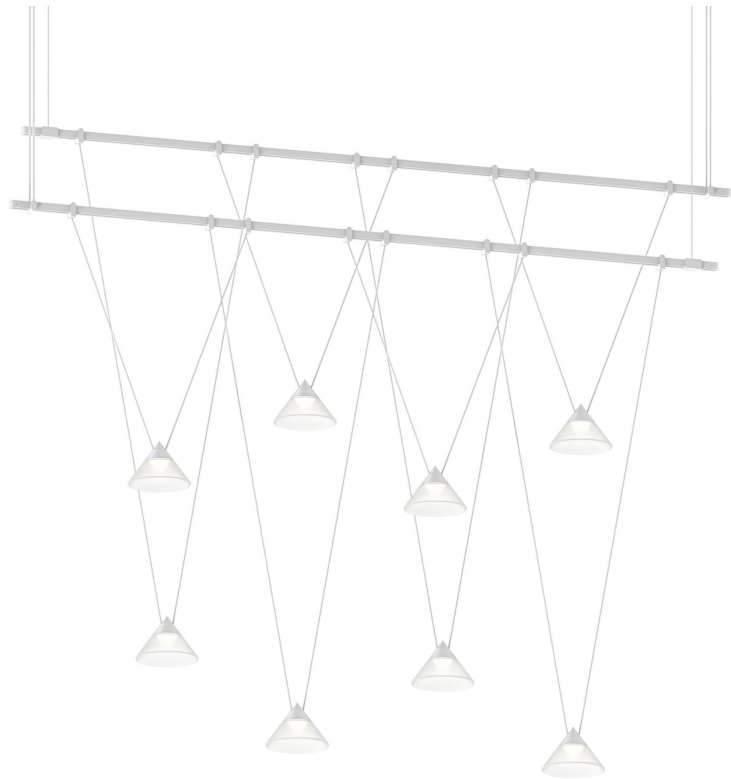

SUSPENDERS®

SLS4244-W

Power bars are suspended at right angles to each other, connected by perpendicular Power Bar Hangers. Zig Zag arrangements can be used to form a linear pattern, or combined and oriented to form a broad composition arrayed across the plane of an entire ceiling.

FINISHES

Satin White

DIMENSIONS

Height: 3"

Width/Diameter: 48"

Length: 4"

Minimum Height: 4"

Maximum Height: 76"

Hanging Type: 6' Adjustable Cord/Cable

Sloped Ceiling Compatible: No

Living Finish: No

Uplight Only: No

Shade

ELECTRICAL

Bulb 1

Bulb Included: No

Max Wattage:

Bulb Quantity: 0

Dimmer Type: ELV

Gem Box Required (2"x3"): No

Dark Sky: No

CRI: 90

Color Temp.: 3000k

Lumens: 480

Title 24: No

Field Serviceable: No

SHIPPING

Carton 1: 0" x 0" x 0"

Carton 1 Weight: 0lb

Shipping Method: Ground

Country of Origin: